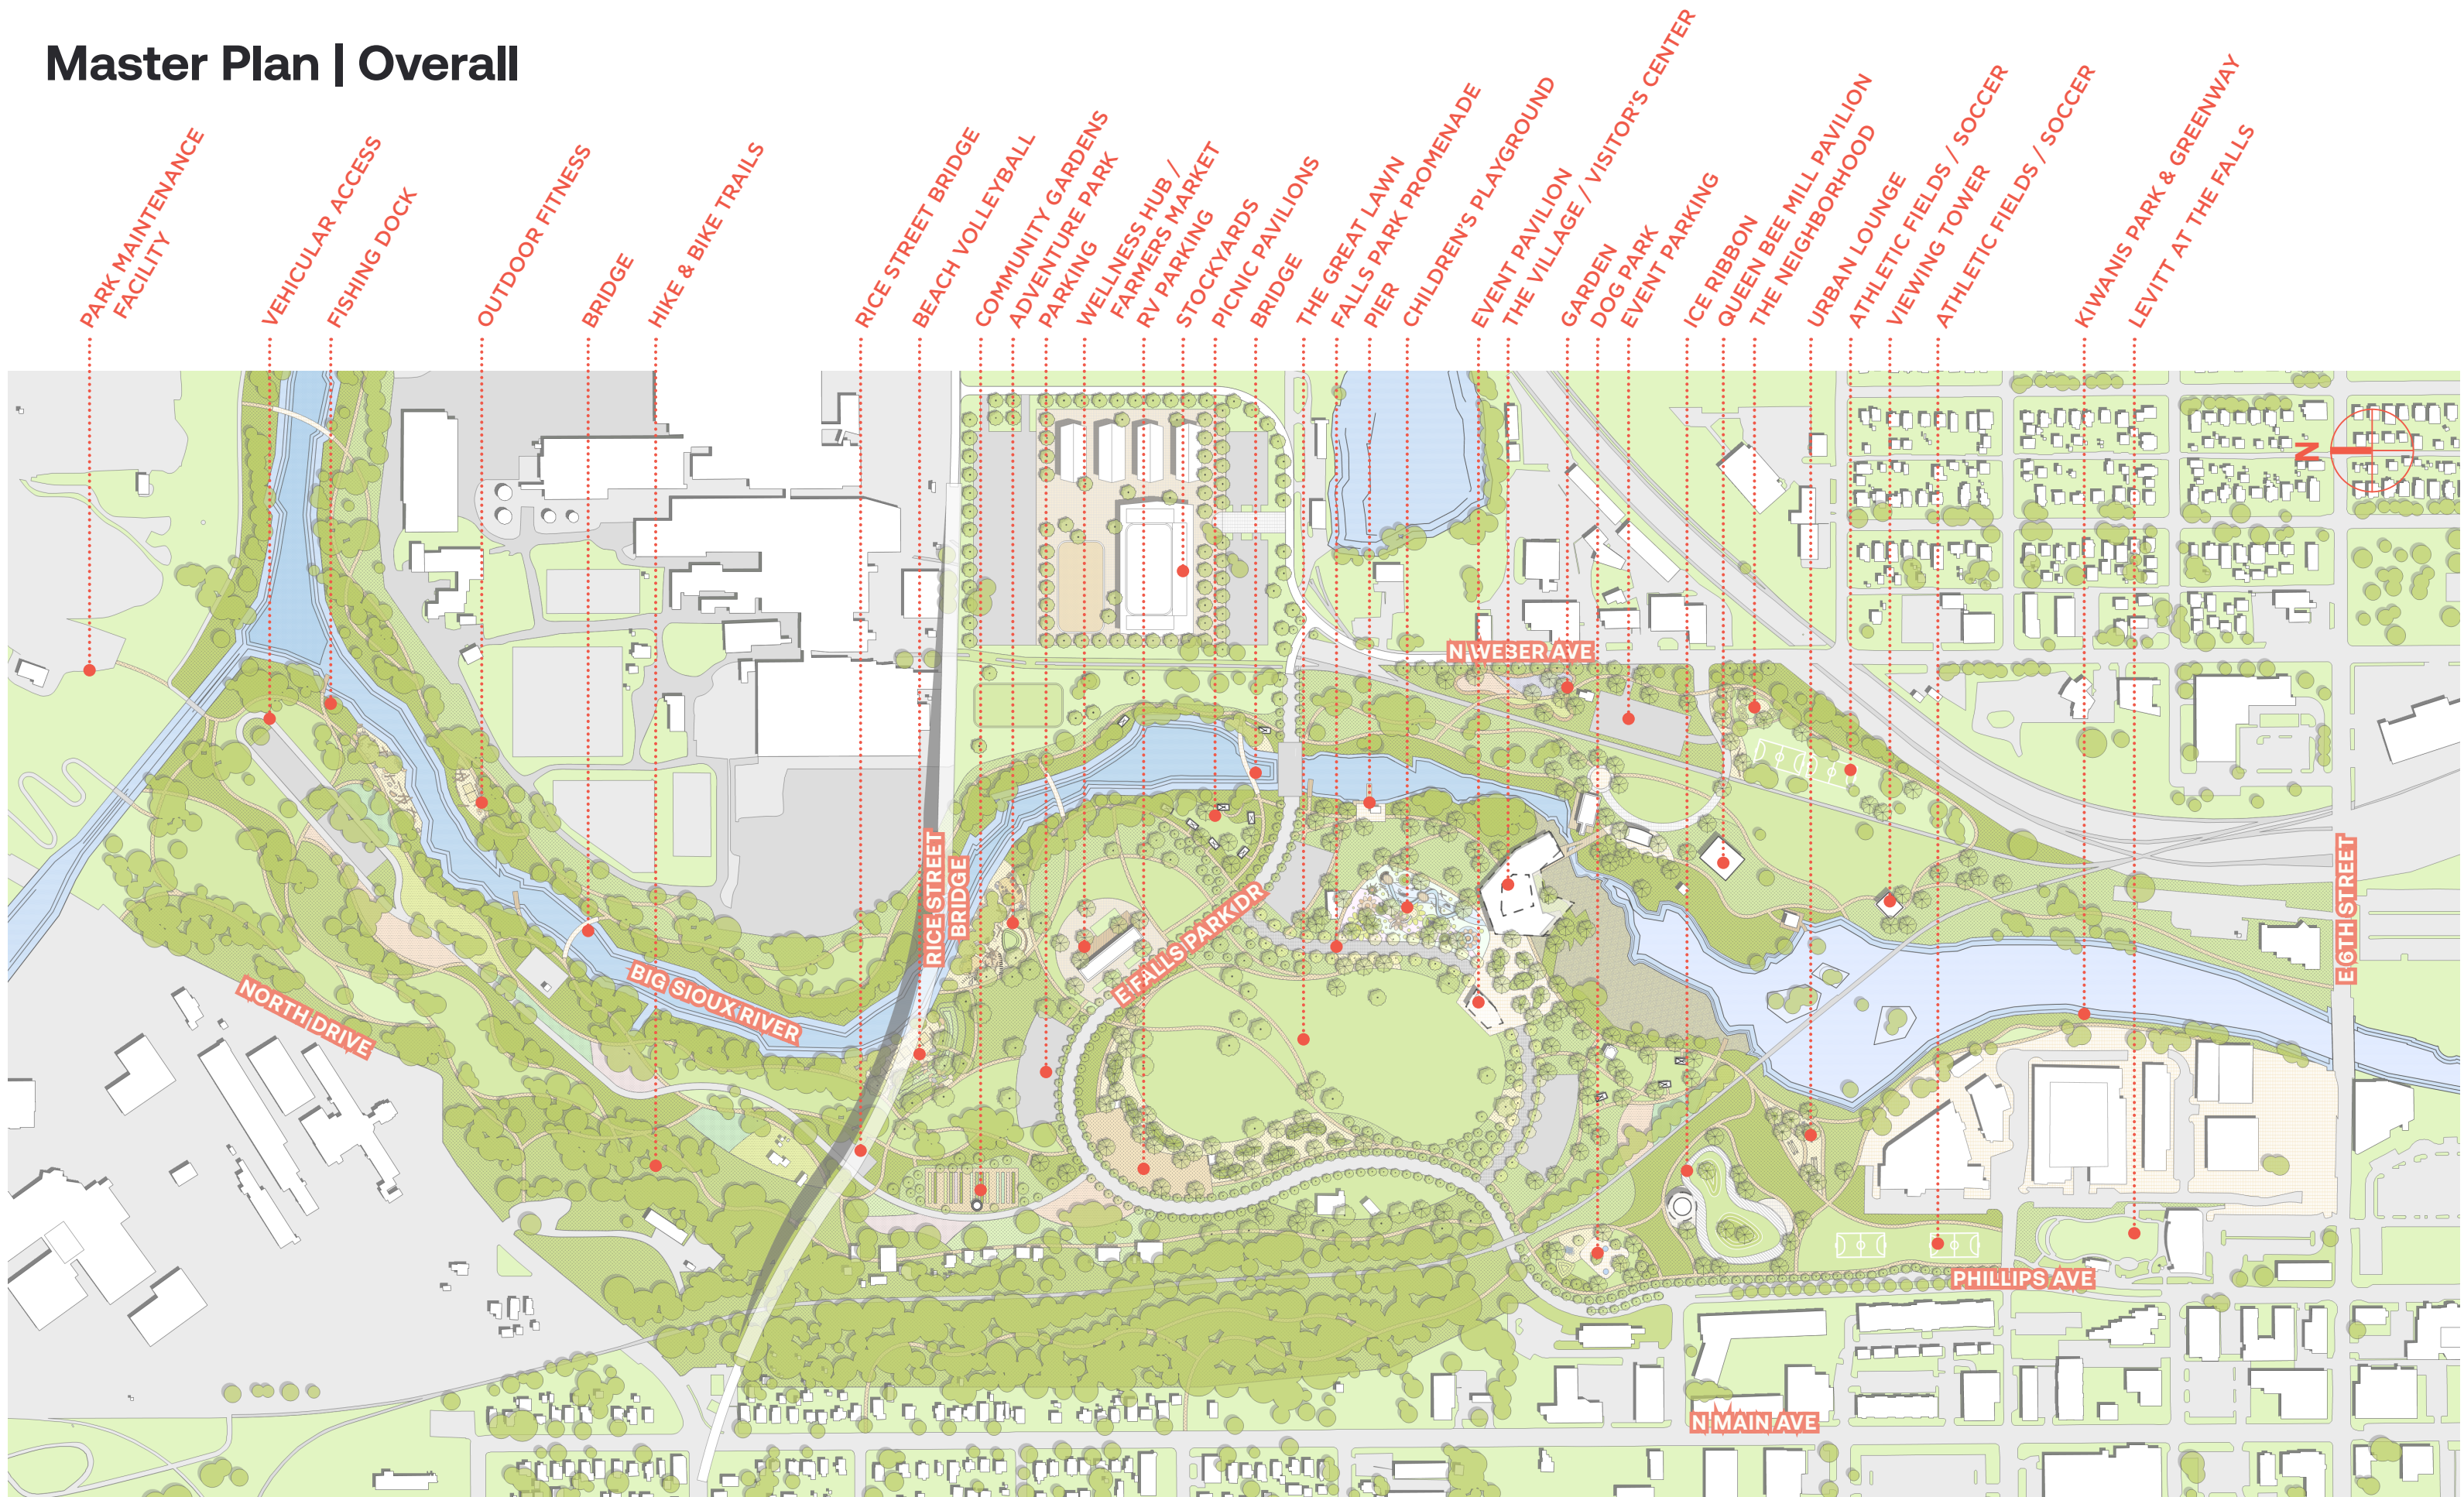

## ARCHITECTURE

- 15 Event Pavilion
- 16 The Village / Visitor's Center
- 17 Falls Overlook Cafe
- 18 Queen Bee Mill Pavilion
- 19 Viewing Tower

## RIVER ACCESS (Programmed)

- 20 Pedestrian Bridge
- 21 Boat House / Pier
- 22 Fishing Pier
- 23 Beach / River Access

# Master Plan | Overall

PARK MAINTENANCE FACILITY

VEHICULAR ACCESS  
FISHING DOCK

OUTDOOR FITNESS  
BRIDGE

HIKE & BIKE TRAILS

RICE STREET BRIDGE  
BEACH VOLLEYBALL

COMMUNITY GARDENS  
ADVENTURE PARK  
PARKING