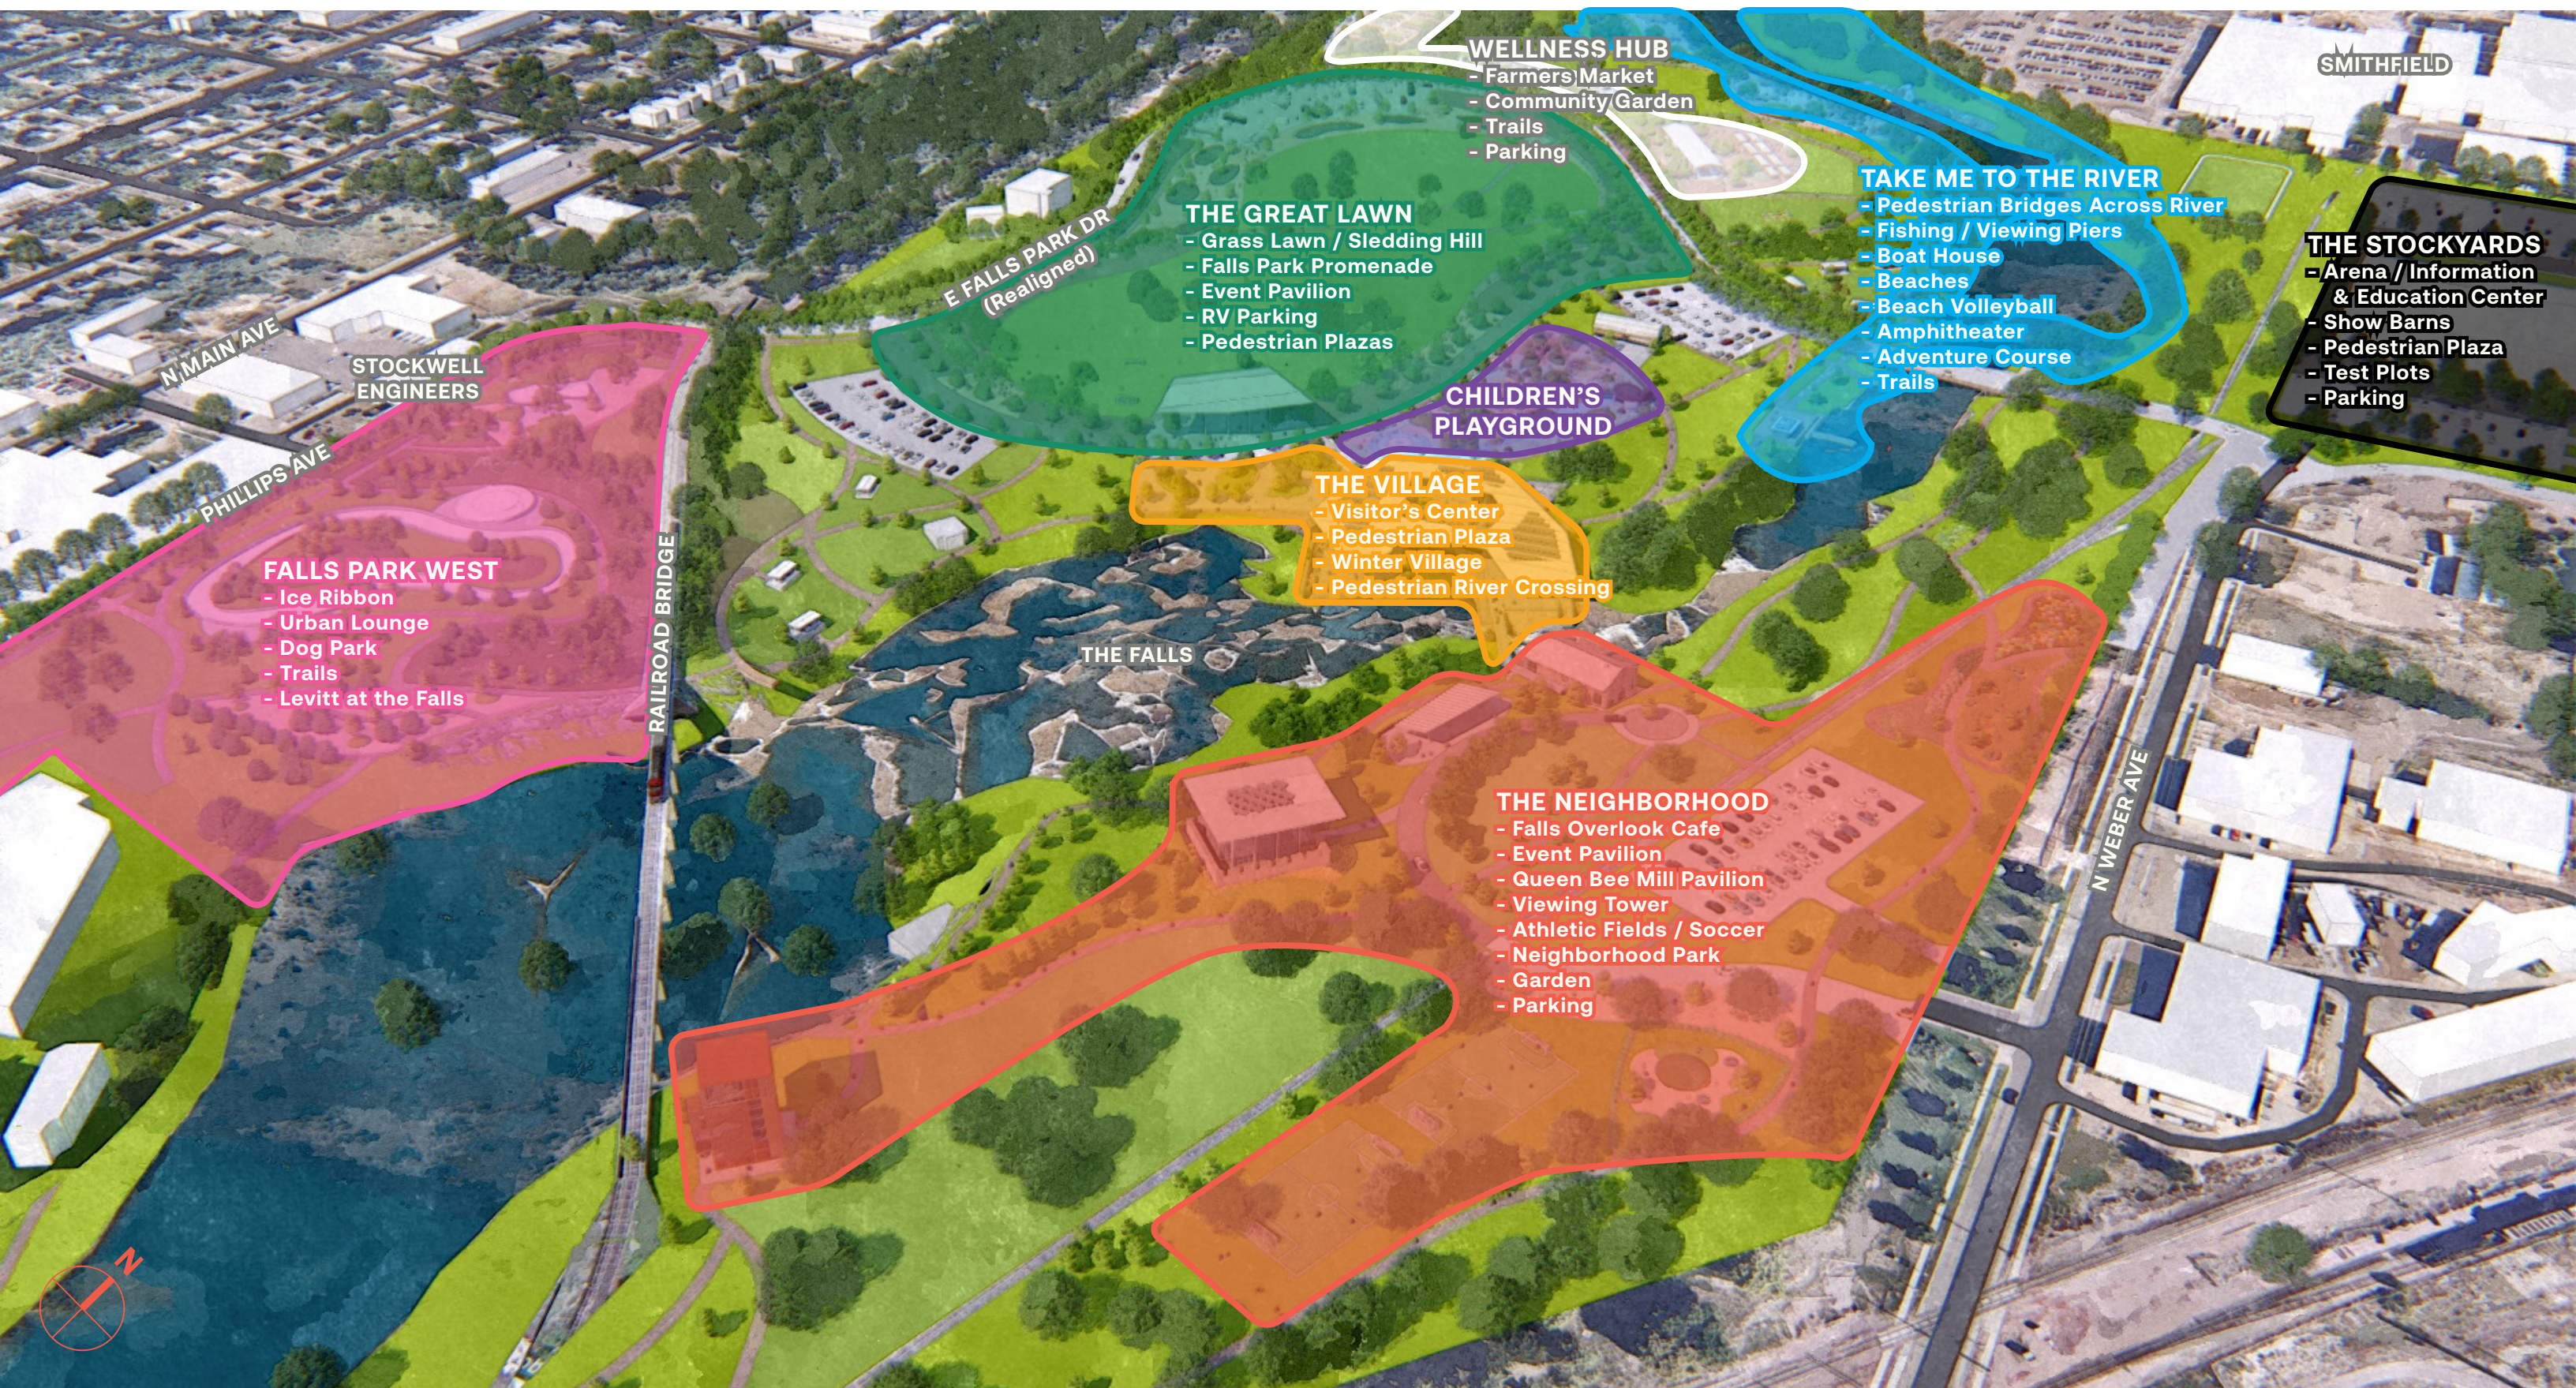

Master Plan | Park Regions

N MAIN AVE
PHILLIPS AVE

STOCKWELL ENGINEERS

FALLS PARK WEST
- Ice Ribbon
- Urban Lounge
- Dog Park
- Trails
- Levitt at the Falls

RAILROAD BRIDGE

E FALLS PARK DR
(Realigned)

THE GREAT LAWN
- Grass Lawn / Sledding Hill
- Falls Park Promenade
- Event Pavilion
- RV Parking
- Pedestrian Plazas

WELLNESS HUB
- Farmers Market
- Community Garden
- Trails
- Parking

CHILDREN'S PLAYGROUND

THE VILLAGE
- Visitor's Center
- Pedestrian Plaza
- Winter Village
- Pedestrian River Crossing

THE FALLS

TAKE ME TO THE RIVER
- Pedestrian Bridges Across River
- Fishing / Viewing Piers
- Boat House
- Beaches
- Beach Volleyball
- Amphitheater
- Adventure Course
- Trails

SMITHFIELD

THE STOCKYARDS
- Arena / Information & Education Center
- Show Barns
- Pedestrian Plaza
- Test Plots
- Parking

THE NEIGHBORHOOD
- Falls Overlook Cafe
- Event Pavilion
- Queen Bee Mill Pavilion
- Viewing Tower
- Athletic Fields / Soccer
- Neighborhood Park
- Garden
- Parking

N WEBER AVE