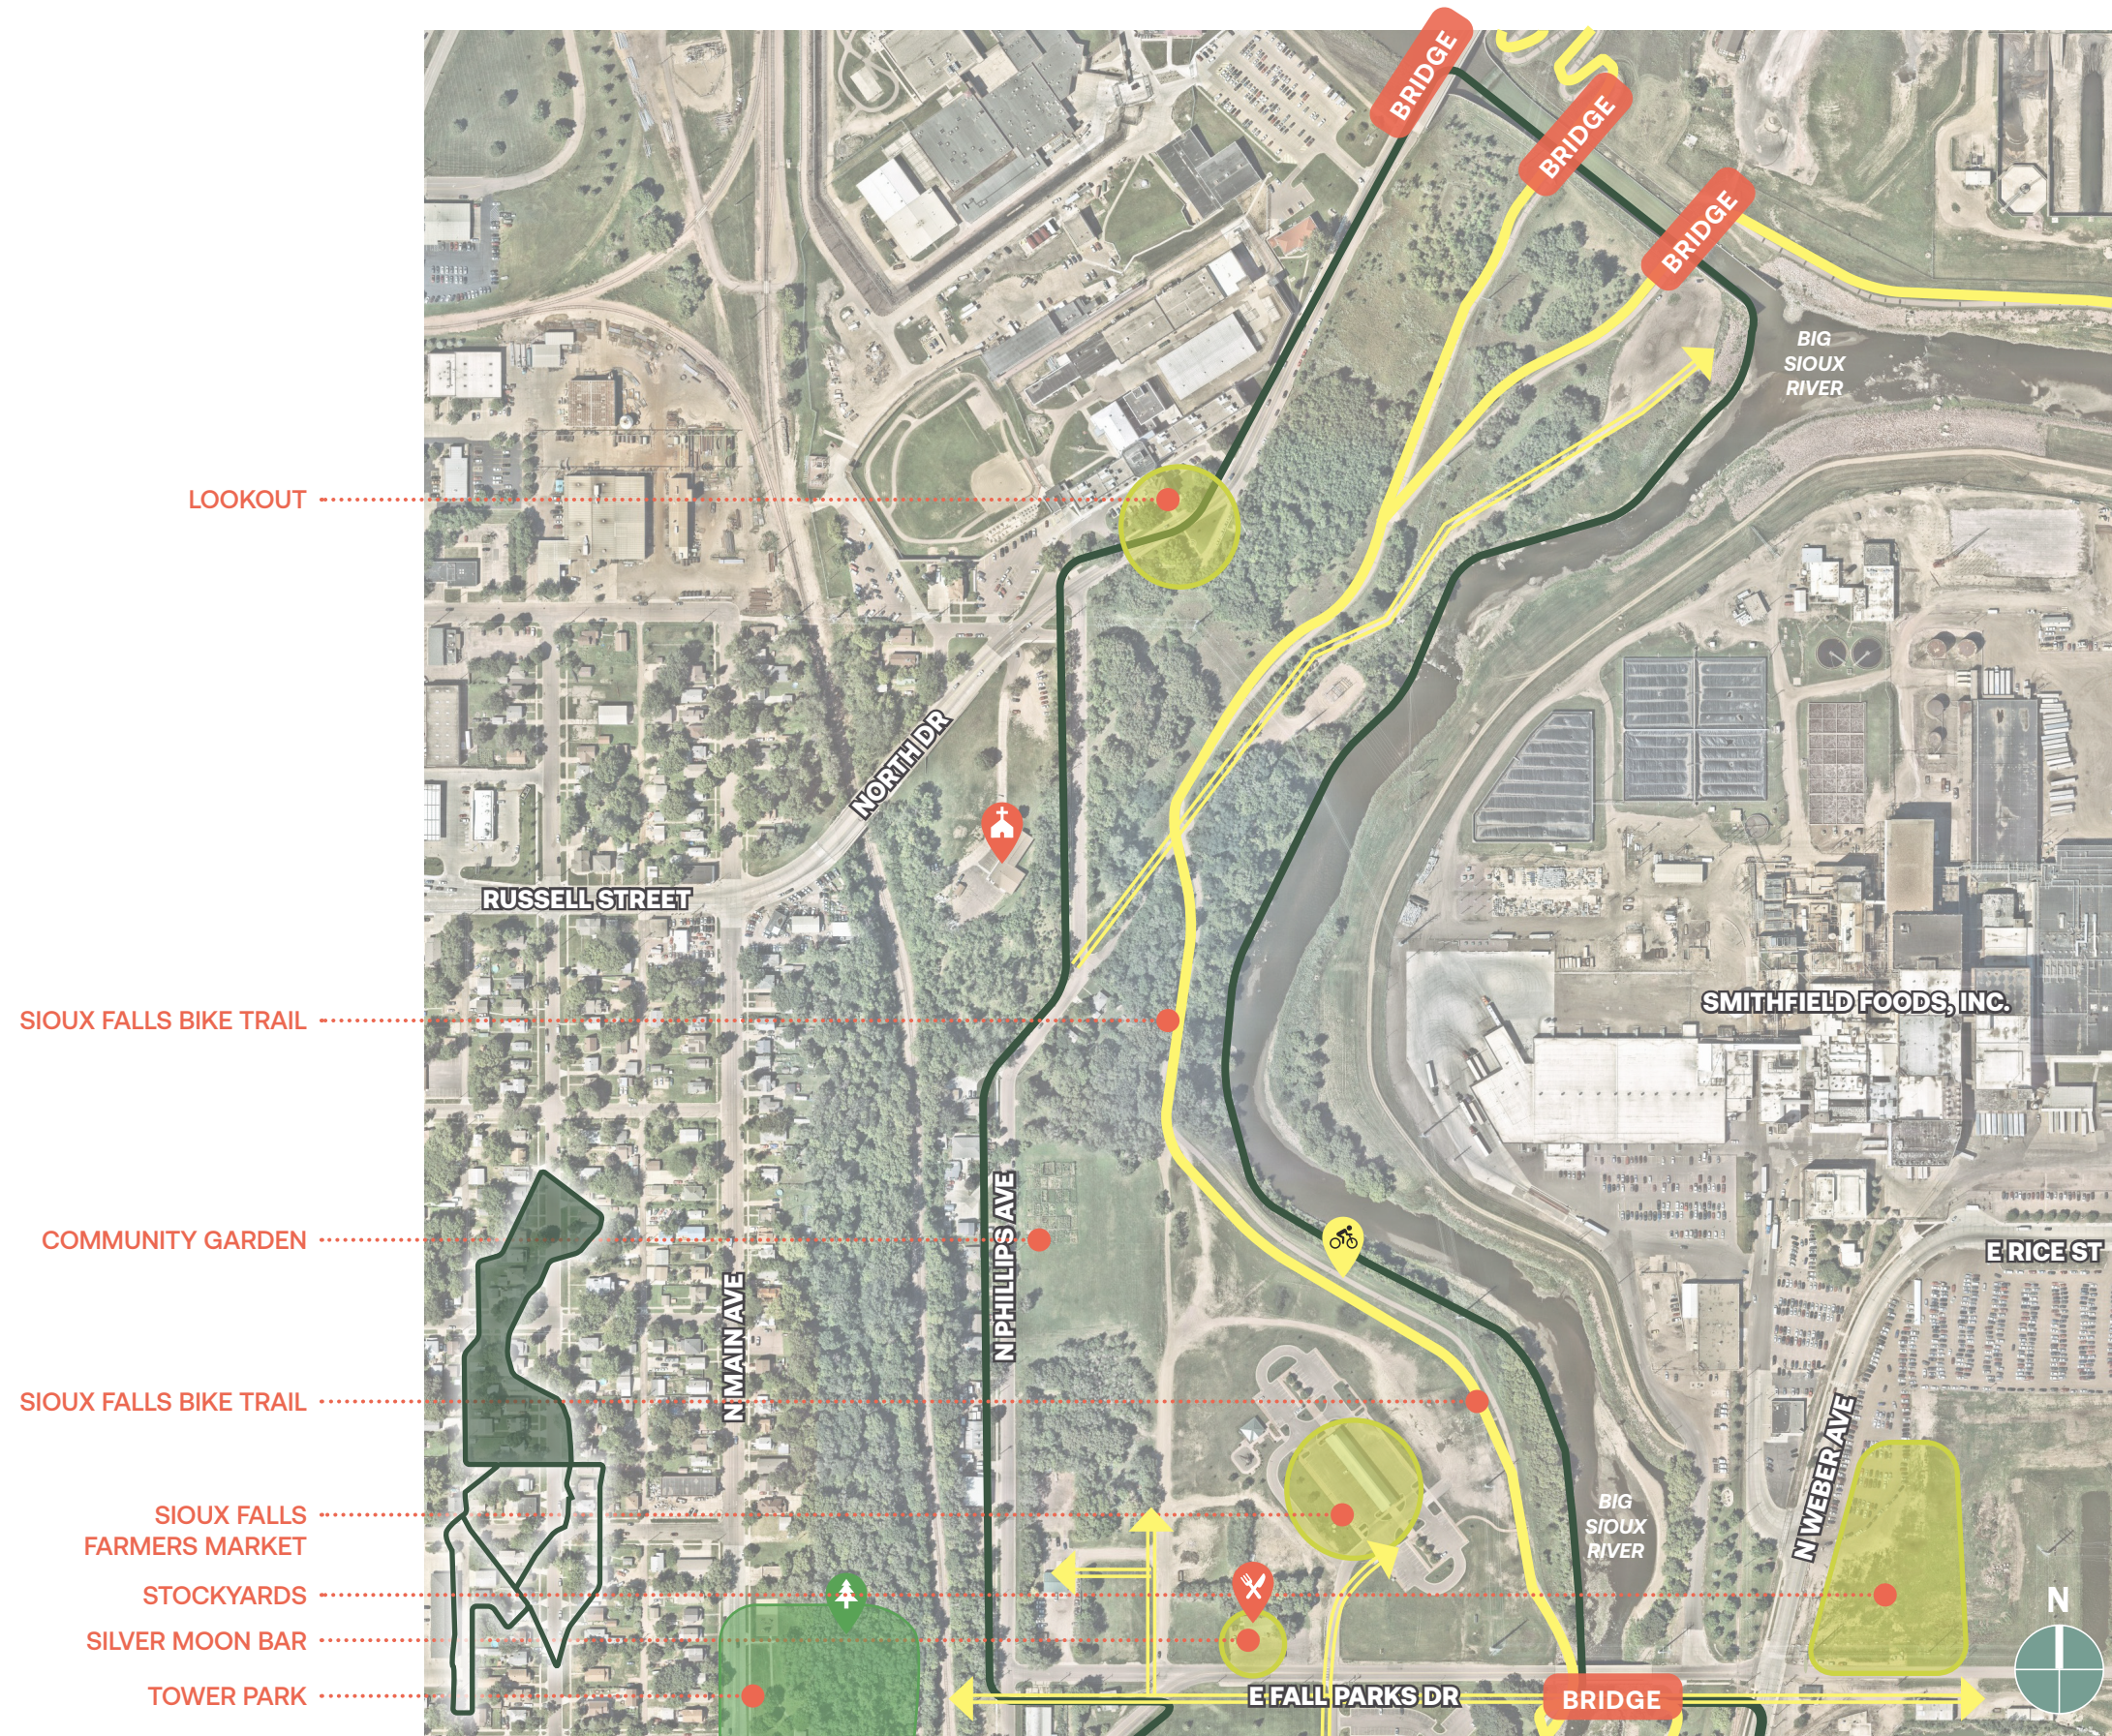

Site Analysis | Existing Park