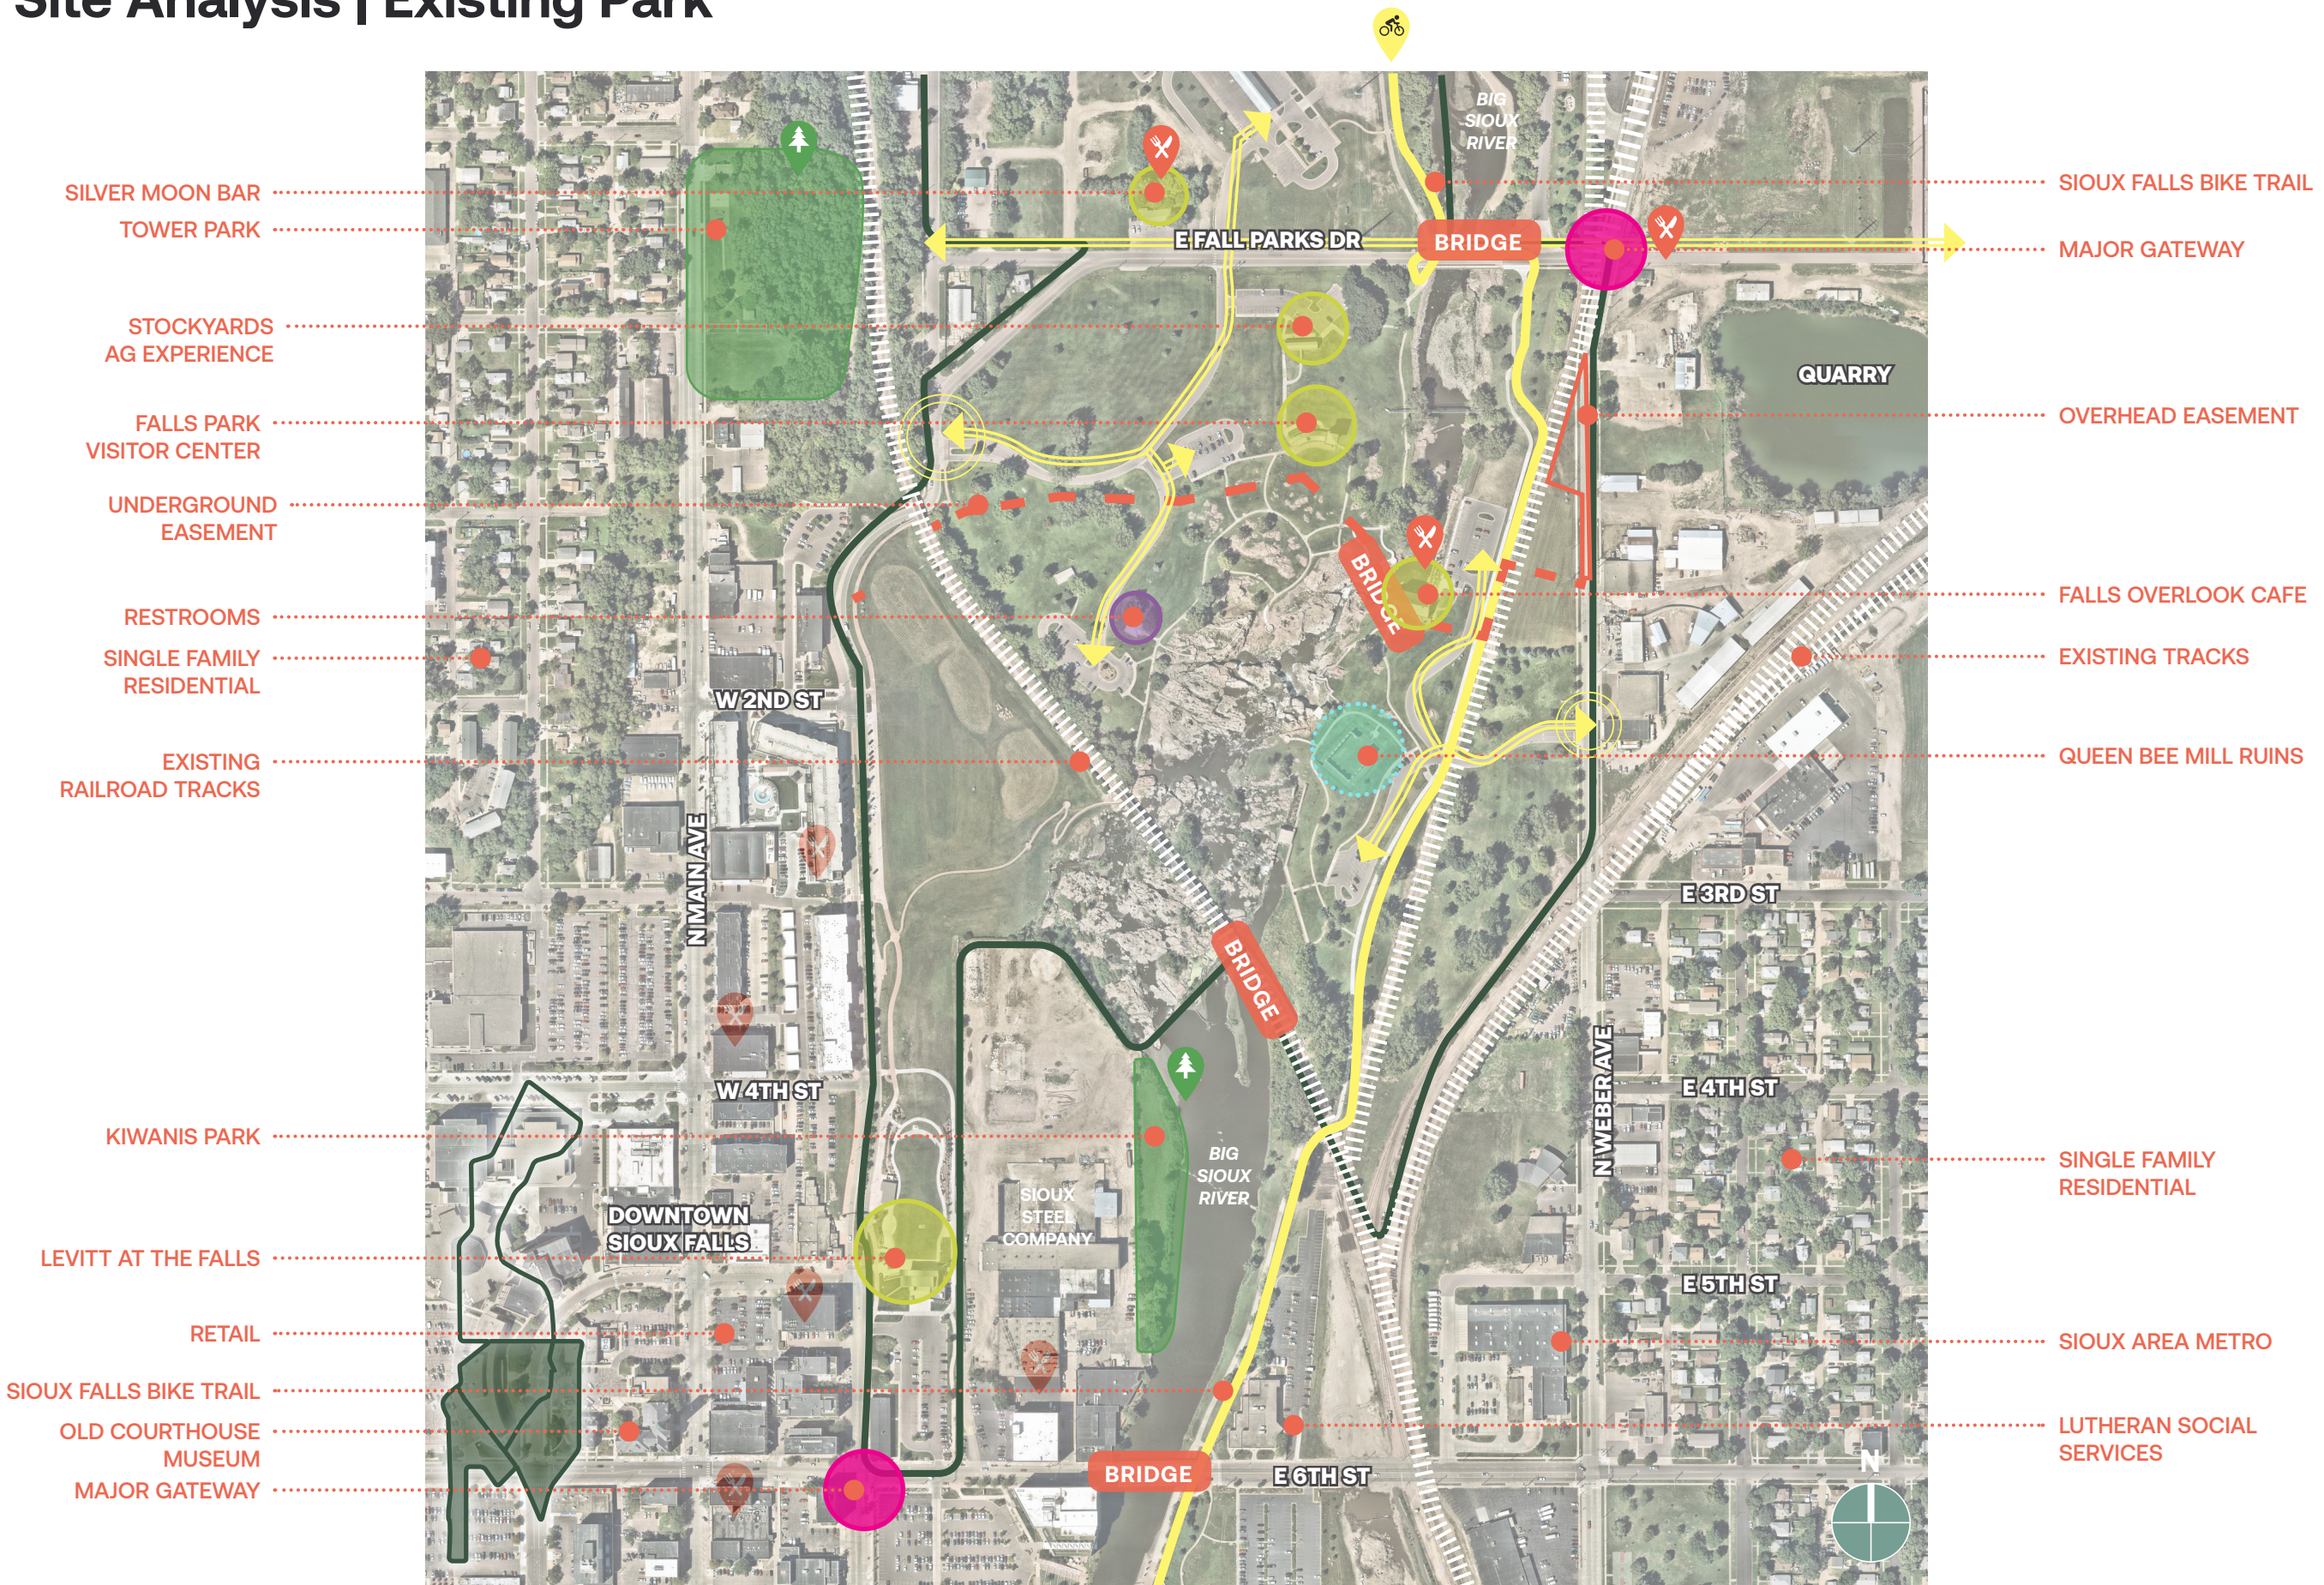

Site Analysis | Existing Park